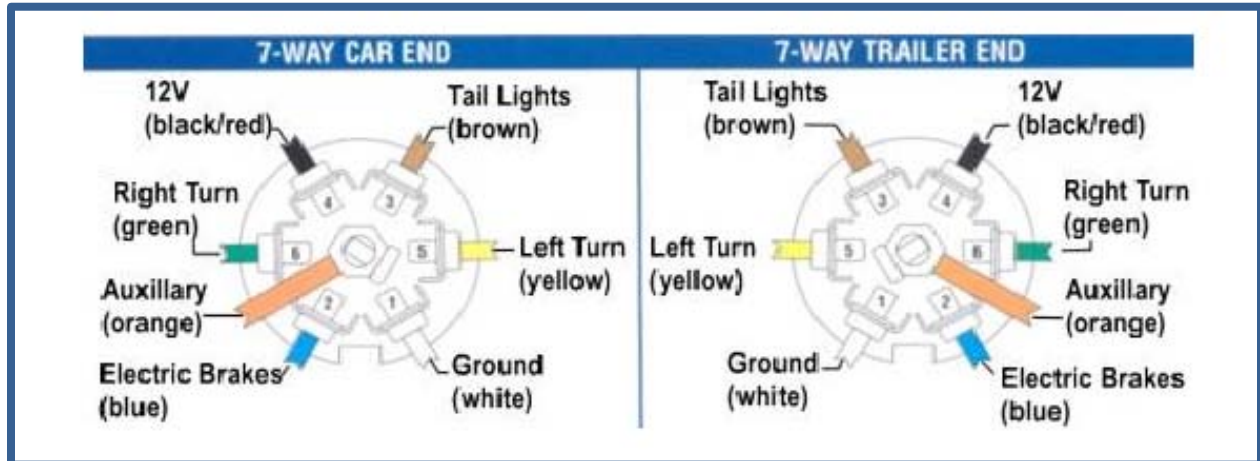

7-Way Round Connector: