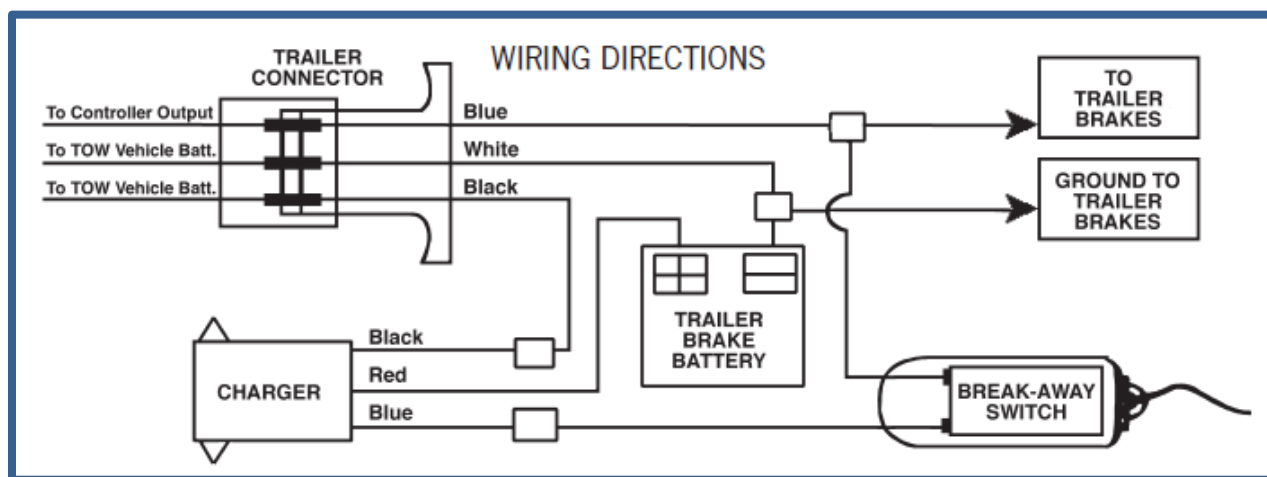

# Trailer Wiring

- Break Away System
- 7-Pole Flat Pin
- 7-Way Round
- 6-Way Round
- 4-Pin

## Break Away System:

## 7-Pole Flat Pin Connector:

### 4-Pin Connector:

- White = Ground
- Brown = Running Lights
- Yellow = Left Turn
- Green = Right Turn