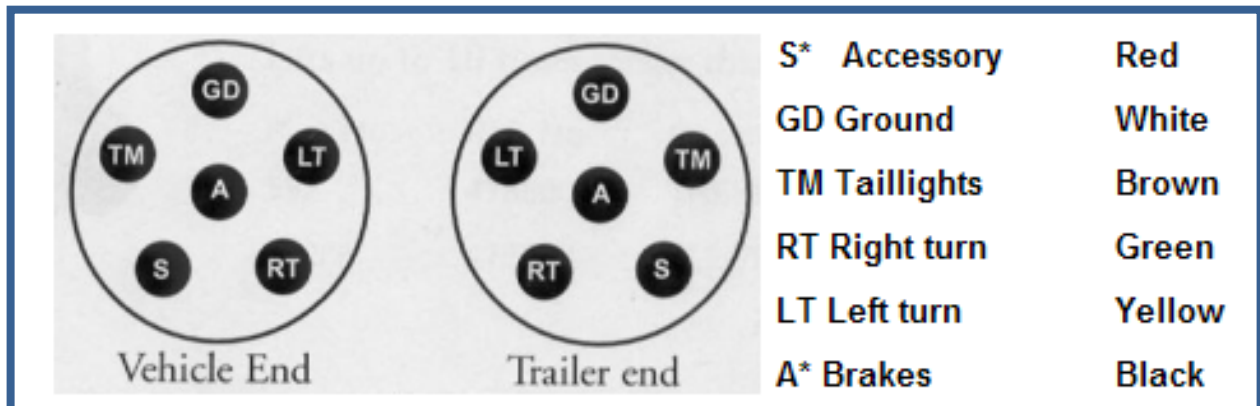

# Trailer Wiring

- Break Away System
- 7-Pole Flat Pin
- 7-Way Round
- 6-Way Round
- 4-Pin

## Break Away System:

### 4-Pin Connector:

- White = Ground
- Brown = Running Lights
- Yellow = Left Turn
- Green = Right Turn