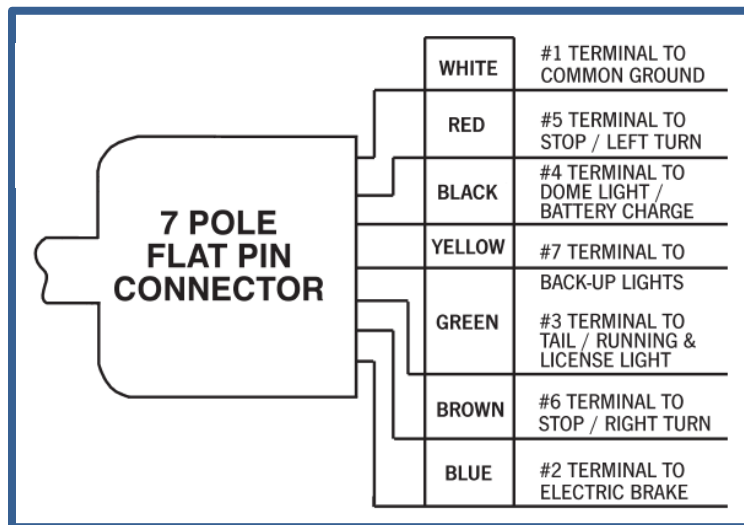

# Trailer Wiring

- Break Away System
- 7-Pole Flat Pin
- 7-Way Round
- 6-Way Round
- 4-Pin

## Break Away System:

## 7-Pole Flat Pin Connector:

### 4-Pin Connector:

- White = Ground
- Brown = Running Lights
- Yellow = Left Turn
- Green = Right Turn